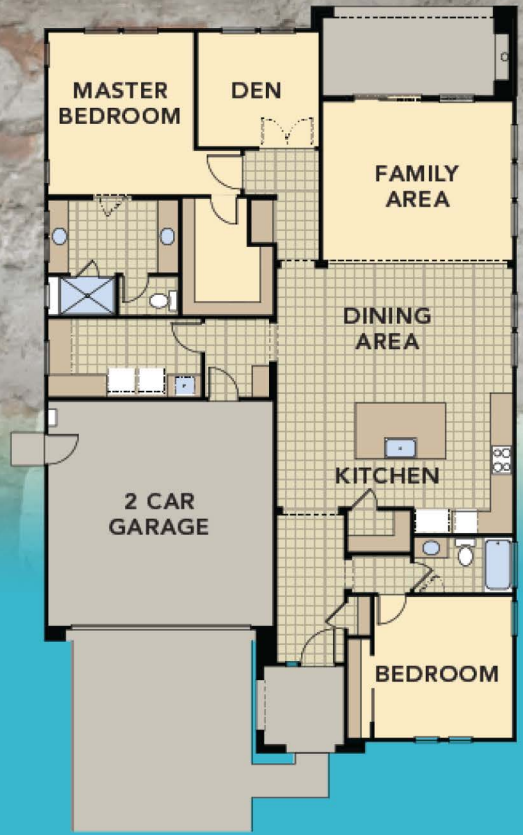

# THE GRIFFIN

This spacious 1,902 SF plan features 2 bedrooms, 2 full baths, and a den. Chefs will be inspired by this gourmet kitchen with walk-in pantry and sizeable dining room. Friends will enjoy spending time in the family room and covered loggia. Express yourself in our proprietary "Your Space" room which can flex as an office and laundry.